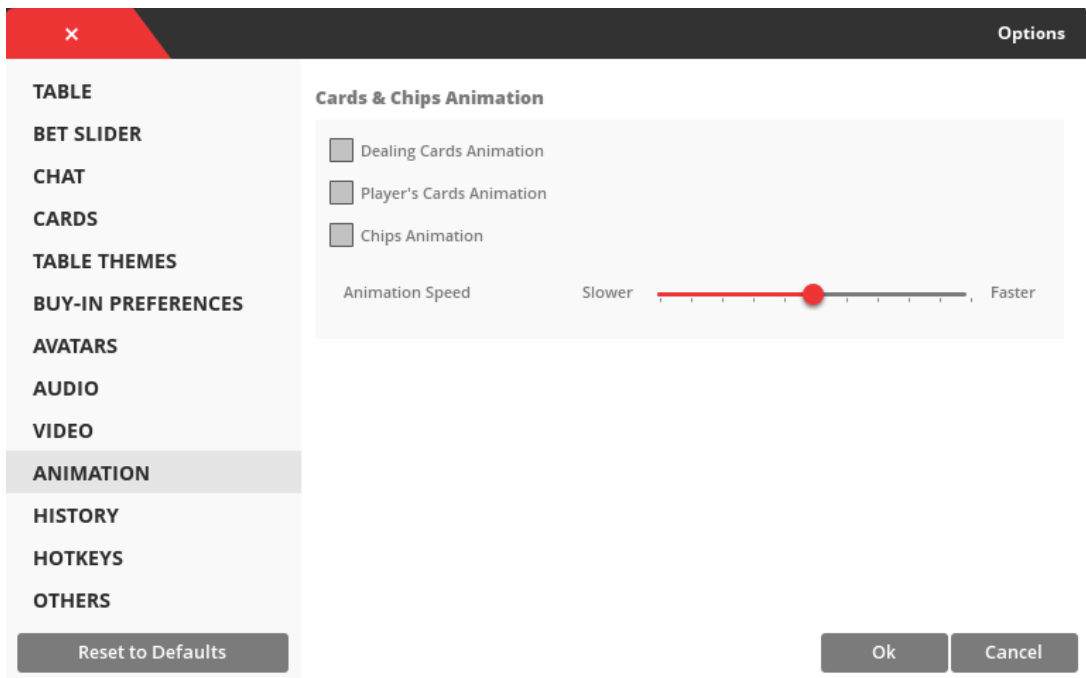

Table

Carpet

Reset to Defaults

Ok Cancel

Options

- TABLE
- BET SLIDER
- CHAT
- CARDS
- TABLE THEMES
- BUY-IN PREFERENCES
- AVATARS
- AUDIO
- VIDEO
- ANIMATION
- HISTORY
- HOTKEYS
- OTHERS

Video

Single Window Mode

Multiple Window Mode

Hide Windows Switcher

Full Screen Mode

1200 x 833

D3D8

Reset to Defaults

Ok Cancel

Your position at the table: