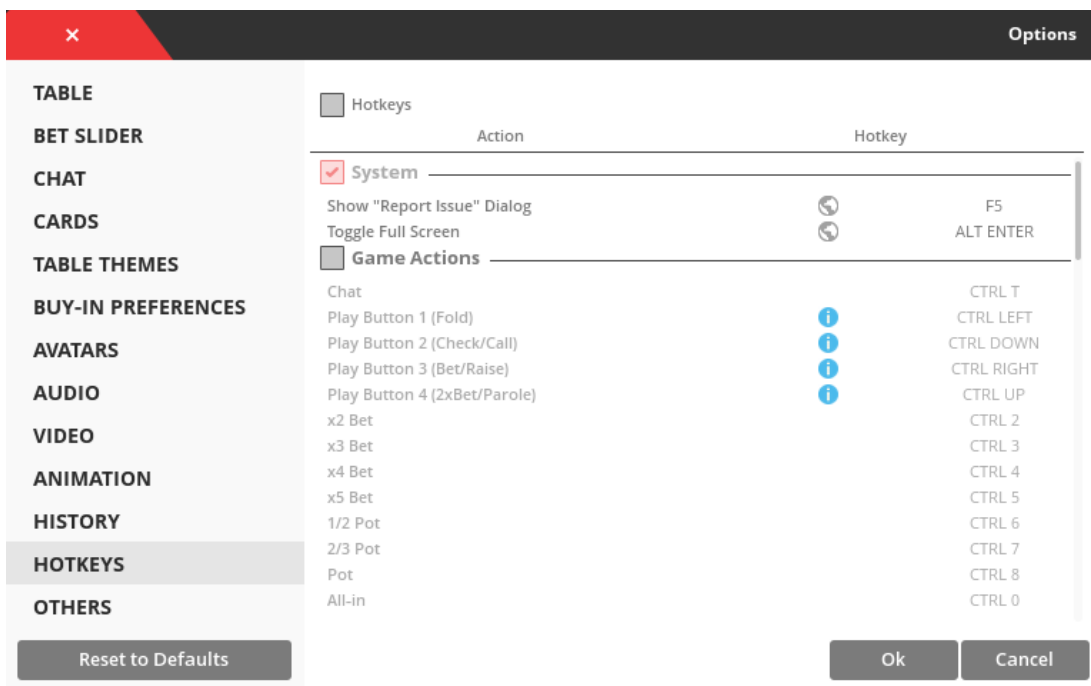

Table

Carpet

Reset to Defaults

Ok Cancel

Options

- TABLE
- BET SLIDER
- CHAT
- CARDS
- TABLE THEMES
- BUY-IN PREFERENCES
- AVATARS
- AUDIO
- VIDEO
- ANIMATION
- HISTORY
- HOTKEYS
- OTHERS

Video

Single Window Mode

Multiple Window Mode

Hide Windows Switcher

Full Screen Mode

1200 x 833

D3D8

Reset to Defaults

Ok Cancel

Your position at the table: