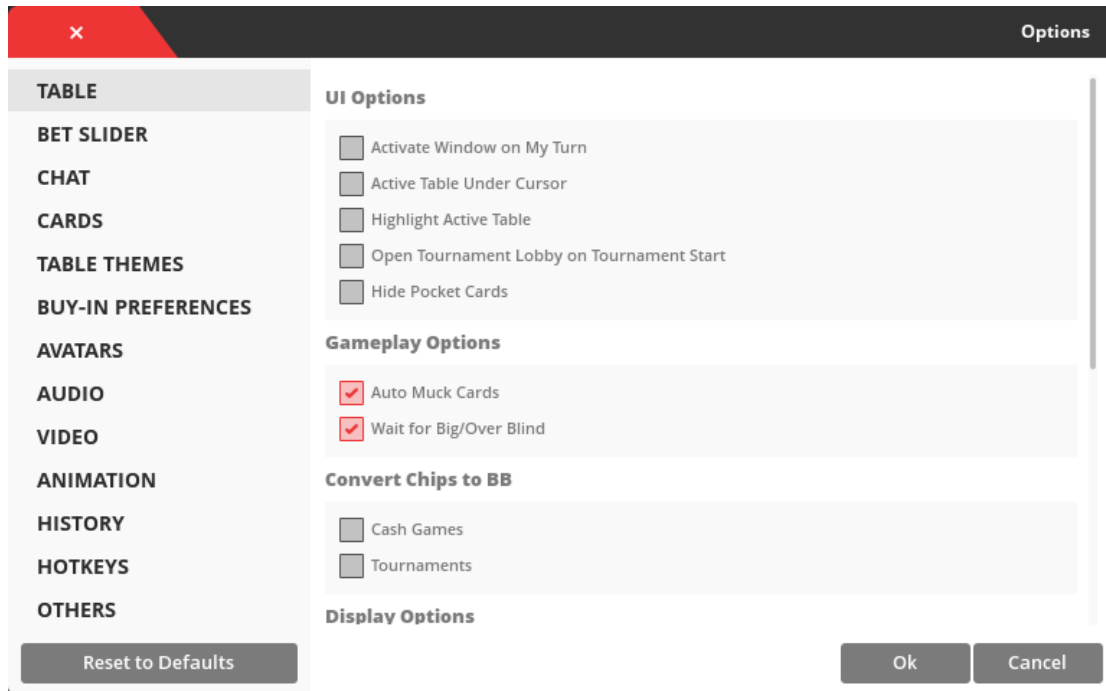

Betonline settings

Language – English.

Table size: 100%.

Supported tables – 6-max, 8-max, 9-max (cash and tournaments).

×
Options

	Cash games	Tournaments
TABLE		
BET SLIDER	<input checked="" type="checkbox"/> Bet Slider Buttons	
CHAT		
CARDS		
TABLE THEMES		
BUY-IN PREFERENCES		
AVATARS		
AUDIO		
VIDEO		
ANIMATION		
HISTORY		
HOTKEYS		
OTHERS	<input checked="" type="checkbox"/> Use "Raise to" Instead of "Raise" <input checked="" type="checkbox"/> Adjust Bet Slider Within SB Instead of BB	
Reset to Defaults	Ok	Cancel

×
Options

	Cash games	Tournaments
TABLE		
BET SLIDER	<input checked="" type="checkbox"/> Bet Slider Buttons	
CHAT		
CARDS		
TABLE THEMES		
BUY-IN PREFERENCES		
AVATARS		
AUDIO		
VIDEO		
ANIMATION		
HISTORY		
HOTKEYS		
OTHERS	<input checked="" type="checkbox"/> Use "Raise to" Instead of "Raise" <input checked="" type="checkbox"/> Adjust Bet Slider Within SB Instead of BB	
Reset to Defaults	Ok	Cancel

×
Options

TABLE	<input checked="" type="radio"/> Table Chat
BET SLIDER	<input type="radio"/> Side Chat Left
CHAT	<input type="radio"/> Side Chat Right
CARDS	<input type="checkbox"/> Show Player Chat
TABLE THEMES	<input type="checkbox"/> Show Dealer Messages
BUY-IN PREFERENCES	<input type="checkbox"/> Show Summary
AVATARS	<input type="checkbox"/> Draw Player Chat Balloons
AUDIO	<input checked="" type="checkbox"/> Draw Own Chat Balloons
VIDEO	<input type="checkbox"/> Draw Time Stamps
ANIMATION	<input type="checkbox"/> Draw Dealer Icon
HISTORY	<input type="checkbox"/> Draw Emoticons
HOTKEYS	<input type="checkbox"/> Draw Card Images
OTHERS	<input type="checkbox"/> Draw Hand Etches
	<input type="checkbox"/> Space Between Messages
Reset to Defaults	Ok Cancel

Options

- TABLE
- BET SLIDER
- CHAT
- CARDS
- TABLE THEMES
- BUY-IN PREFERENCES
- AVATARS
- AUDIO
- VIDEO
- ANIMATION
- HISTORY
- HOTKEYS
- OTHERS

Four Colored Cards

Choose your deck: Big

Choose your cards back: Red