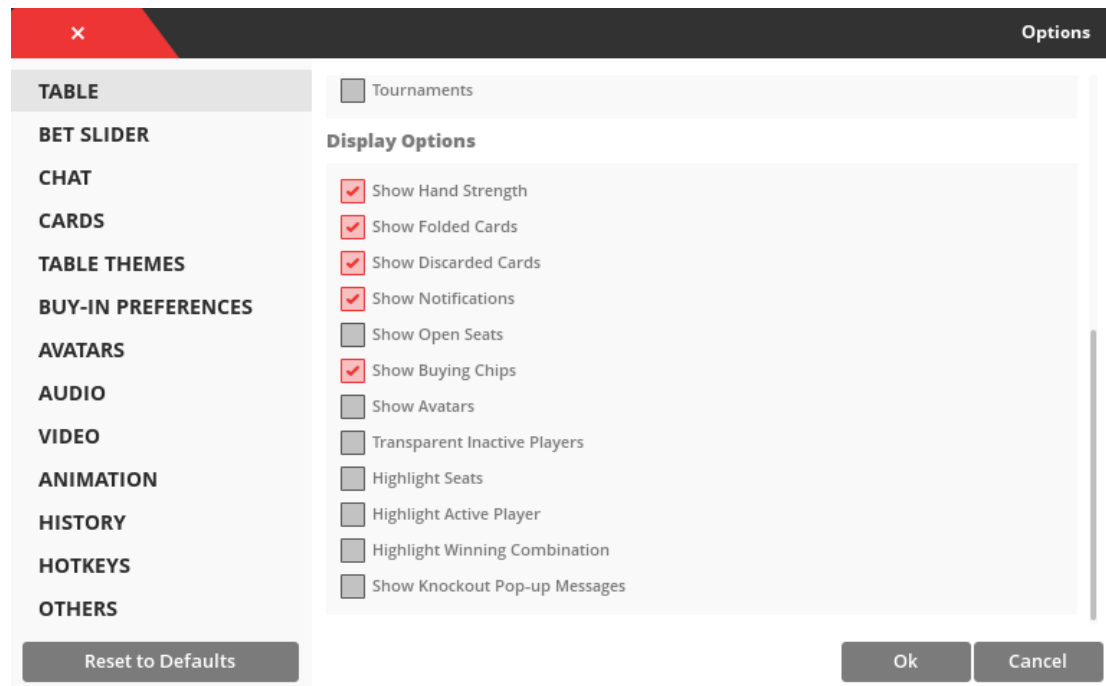

Betonline settings

Language – English.

Table size: 100%.

Supported tables – 6-max, 8-max, 9-max (cash and tournaments).

×
Options

	Cash games	Tournaments
TABLE		
BET SLIDER	<input checked="" type="checkbox"/> Bet Slider Buttons	
CHAT		
CARDS		
TABLE THEMES		
BUY-IN PREFERENCES		
AVATARS		
AUDIO		
VIDEO		
ANIMATION		
HISTORY		
HOTKEYS		
OTHERS	<input checked="" type="checkbox"/> Use "Raise to" Instead of "Raise" <input checked="" type="checkbox"/> Adjust Bet Slider Within SB Instead of BB	
Reset to Defaults	Ok	Cancel

×
Options

	Cash games	Tournaments
TABLE		
BET SLIDER	<input checked="" type="checkbox"/> Bet Slider Buttons	
CHAT		
CARDS		
TABLE THEMES		
BUY-IN PREFERENCES		
AVATARS		
AUDIO		
VIDEO		
ANIMATION		
HISTORY		
HOTKEYS		
OTHERS	<input checked="" type="checkbox"/> Use "Raise to" Instead of "Raise" <input checked="" type="checkbox"/> Adjust Bet Slider Within SB Instead of BB	
Reset to Defaults	Ok	Cancel

Options

- TABLE
- BET SLIDER
- CHAT
- CARDS
- TABLE THEMES
- BUY-IN PREFERENCES
- AVATARS
- AUDIO
- VIDEO
- ANIMATION
- HISTORY
- HOTKEYS
- OTHERS

Four Colored Cards

Choose your deck: Big

Choose your cards back: Red